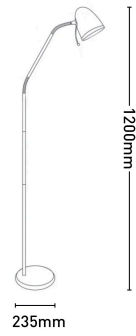

Sara Floor Lamp

A13021WHT

- Switch: cordline
- Metal shade & base
- Adjustable shade
- Adjustable chrome gooseneck

Dimmable	No
Globe included	No
Globe type	E27
Material	Metal
Wattage	28W

Dimensions

Colours