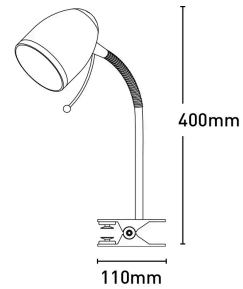

Sara Clamp Table Lamp

A13041BLK

- Switch: cordline
- Metal shade & clamp
- Adjustable shade
- Adjustable chrome gooseneck

Dimmable	No
Globe included	No
Globe type	E27
Material	Metal
Wattage	25W

Dimensions