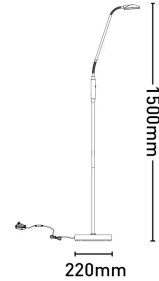

Dylan LED Floor Lamp

A19421BLK

- Floor switch: continuous touch dimmer
- Metal lamp body
- Acrylic diffuser
- Adjustable goose neck
- Black cord

Colour temperature	4000K
Dimmable	Yes
Globe type	Integrated LED
Lumens	530lm
Material	Metal
Wattage	6W

Dimensions

Colours

	
Model No. : A19421WHT Colour : White	Model No. : A19421BLK Colour : Black
	
Model No. : A19421BC Colour : Brushed Chrome	Model No. : A19421AB Colour : Antique Brass