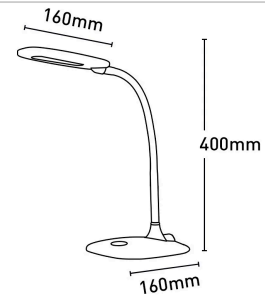

Bryce Table Lamp

A21311BLK

- Switch: 3 stage touch
- Rubber finish
- Adjustable light
- Task Lamp: touch switch on base

Colour temperature	4000K
Dimmable	Yes
Globe type	Integrated LED
Lumens	500lm
Material	Plastic
Wattage	4.8W

Dimensions

Colours

Model No. : A21311WHT
Colour : White

Model No. : A21311BLK
Colour : Black

Model No. : A21311PNK
Colour : Pink

Model No. : A21311GRN
Colour : Green

Model No. : A21311BLU
Colour : Blue