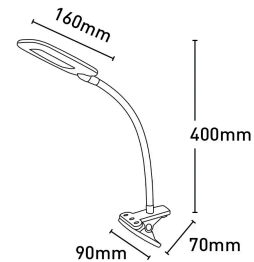

## Bryce LED Clamp Table Lamp

A21341WHT

- Adjustable neck
- 3-stage touch dimmer switch
- Easily attached to furniture

<b>Colour temperature</b>	4000K
<b>Dimmable</b>	Yes
<b>Globe type</b>	Integrated LED
<b>Lumens</b>	500lm
<b>Material</b>	Plastic
<b>Wattage</b>	4.8W

### Dimensions