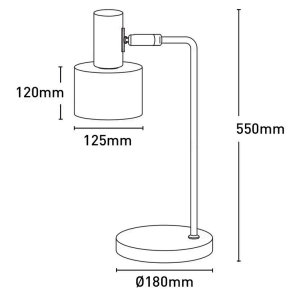

Addison Table Lamp

A29111

Adjustable Matt Jade and White metal shade
 Brushed brass metalware
 White marble base
 Clear PVC cord
 Clear cordline switch

Dimmable	No
Globe included	No
Globe type	E27
Material	Metal
Wattage	25W

Dimensions

Colours

Model No. : A29111
Colour : Jade

Model No. : A29111WHT
Colour : White