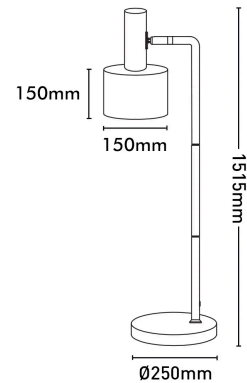

Addison Floor Lamp

A29121WHT

- Adjustable matt white metal shade.
- Brushed brass metalware.
- 180cm clear PVC cord and clear cordline switch.
- Marble bass

Dimmable	No
Globe included	No
Globe type	E27 / ES
Material	Marble
Wattage	25W

Dimensions

Colours

Model No. : A29121
Colour : Jade/Brass

Model No. : A29121WHT
Colour : White/Brass