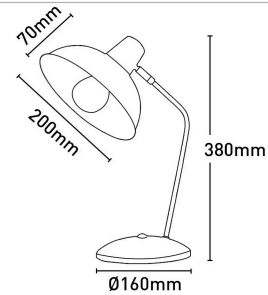

Lucy Table Lamp

A38111WHT

- White Shade
- Brushed Brass Metalware.
- Black fabric Cord.
- Cordline switch.

Dimmable	No
Globe included	No
Globe type	E27 / ES
Material	Metal
Wattage	25W

Dimensions

Colours

Model No. : A38111BLK
Colour : Black

Model No. : A38111WHT
Colour : White