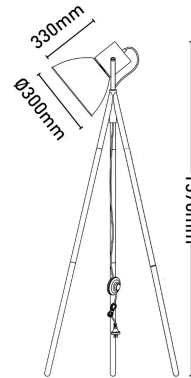

Calico Floor Lamp

A49721BLK

- Matt Stone and Light Plywood with Brushed Chrome.
- Matt Black and Dark Plywood Timber with Brushed Brass.
- Matching Grey or Black Fabric Cord.
- Floor Lamp with Foot Switch

Dimmable	No
Globe included	No
Globe type	E27 / ES
Material	Wood
Wattage	40W

Dimensions

Colours

Model No. : A49721WHT
Colour : White

Model No. : A49721BLK
Colour : Black