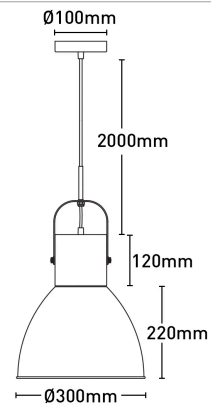

Calico 1Lt Pendant Light

A49731BLK

Key Features:

- Matt black shade with FSC natural wood top
- Brushed brass U shaped bracket
- 2m braided black fabric cord

Globe included	No
Globe type	E27
Material	Metal & wood
Wattage	40W

Dimensions

Colours

Model No. : A49731WHT
Colour : White

Model No. : A49731BLK
Colour : Black