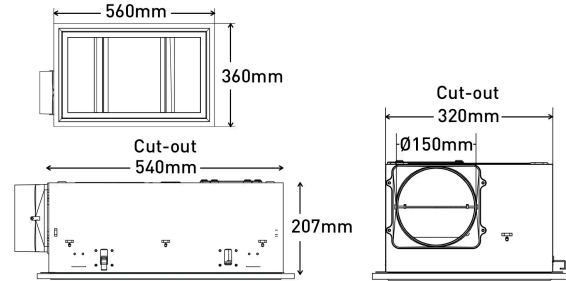

<b>Air extraction</b>	500m3/hr
<b>Colour temperature</b>	3000K/4000K/5000K
<b>Cut out size</b>	540 x 320mm
<b>Duct outlet</b>	Ø150mm
<b>Fascia size</b>	560 x 360mm
<b>Globe included</b>	Yes
<b>Globe type</b>	LED
<b>Heater</b>	R7s, 1 x 800W
<b>Lamp type</b>	LED
<b>Light</b>	2 x 11W CCT LED panel
<b>Lumens</b>	1000/1200/1100lm
<b>Model</b>	BH152ESW
<b>Motor wattage</b>	60W
<b>Warranty</b>	2-year warranty on heat lamp, 3-year in-home warranty

## Dimensions