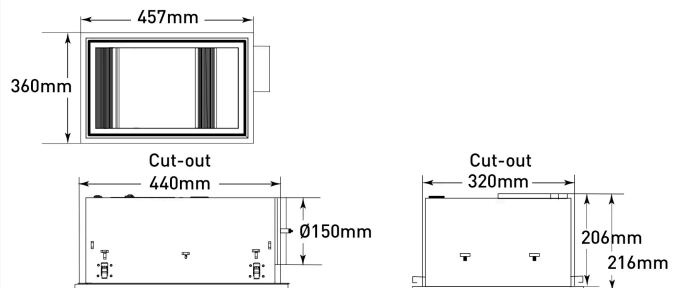

Air extraction	460m ³ /hr
Colour temperature	3000K/4000K/5000K
Cut out size	440 x 320mm
Duct outlet	Ø150mm
Fascia size	457 x 360mm
Globe included	Yes
Globe type	LED
Heater	R7s, 1 x 800W
Ip rating	IP22
Lamp type	LED
Light	1 x 13W CCT LED
Lumens	900/950/900lm
Motor wattage	60W
Warranty	3 years warranty in-home warranty, 2 years warranty for heat lamp

Dimensions

Colours

Model No. : BH161ESWBK
 Colour : Black

Model No. : BH161ESWSL
 Colour : Silver

Model No. : BH161ESWWH
 Colour : White