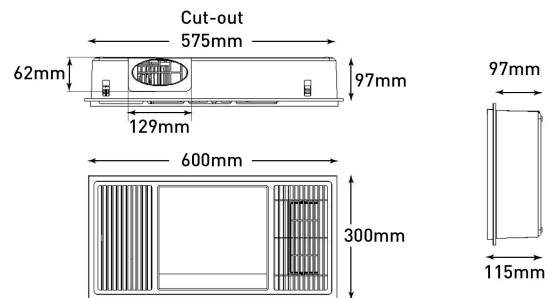

## Mercury CCT 3 in 1 Bathroom Solution

BH212ESWBK

Key Features:

- 2000W PTC heating element
- Powerful 45W ball bearing motor
- 1.5M duct with external wall grille included
- Cut-out template included
- Wall controller with 3 switches for separate heat, fan, and light control
- Thermal fuse provides safety protection
- 2 x duct clamps included

<b>Air extraction</b>	360m <sup>3</sup> /hr
<b>Colour temperature</b>	Warm White, Neutral White, Cool White
<b>Cut out size</b>	575 x 275mm
<b>Globe type</b>	LED
<b>Light</b>	15W CCT LED panel
<b>Lumens</b>	1100lm
<b>Model</b>	BH212ESWBK
<b>Wattage</b>	45W

### Dimensions