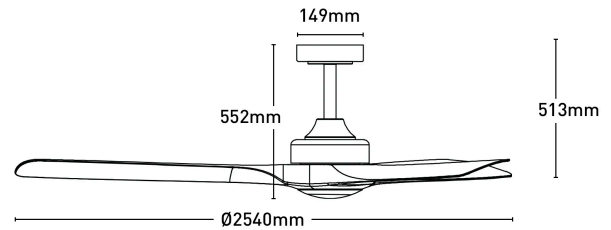

Century 254cm DC Ceiling Fan Kit with Remote

FC100253BKKIT

2540mm (100") ceiling fan
 3-year in home warranty*
 6-year motor warranty
 High performance energy efficient 35W DC motor
 ABS non-rusting blades
 6-speed remote and wall controller- Fan ON/OFF, Easy control Summer / Winter reversing setting.

Blade material	ABS
Colour	Black, White, Dark Timber
Max airflow	Max 30,589 m3/hr
Motor wattage	35W DC
Speed settings	6
Weight	{"value":12.55,"unit":"kg"}

DC
MOTOR

6
YEAR
MOTOR
WARRANTY

3
YEAR
IN HOME
WARRANTY

Dimensions

Colours

Model No. : FC100253WHKIT
Assembly : White
Blades : White

Model No. : FC100253DTKIT
Assembly : Black
Blades : Dark Timber

Model No. : FC100253BKKIT
Assembly : Black
Blades : Black