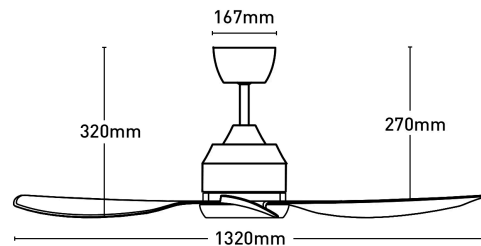

# Jota 132cm DC Ceiling Fan with Remote

FC2110133WH

1320mm (52") ceiling fan  
 2-year in-home warranty  
 5-year motor warranty  
 Energy efficient 35W DC motor  
 ABS plastic non-rusting blades  
 Summer/Winter reverse setting  
 6-speed remote controller included

<b>Blade material</b>	3 ABS plastic blades
<b>Max airflow</b>	10600 m <sup>3</sup> /hr
<b>Motor wattage</b>	35W
<b>Reverse airflow</b>	False
<b>Speed settings</b>	6-speed remote control
<b>Warranty</b>	2 year in-home warranty, 5 year motor warranty
<b>Weight</b>	{ "value": 4.7, "unit": "kg" }

### Dimensions

**Model No.** : FC2110133BK  
**Assembly** : Black  
**Blades** : Black

**Model No.** : FC2110133DT  
**Assembly** : Black  
**Blades** : Dark Timber

**Model No.** : FC2110133WH  
**Assembly** : White  
**Blades** : White