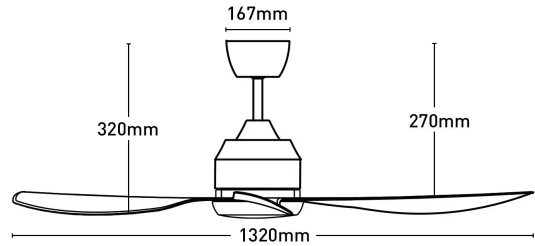

Jota 132cm DC Ceiling Fan with LED Light and Remote

FC2118133WH

1320mm (52") ceiling fan
 2-year in-home warranty
 5-year motor warranty
 Energy-efficient 35W DC motor
 CCT Dimmable LED
 ABS plastic non-rusting blades
 Summer/Winter reverse setting
 6-speed remote controller included
 Light colour control: 4 step colour change-
 warm white to day light white

Blade material	3 ABS plastic blades
Fan light	18W
Lumens	1300lm
Max airflow	10600 m ³ /hr
Motor wattage	35W
Reverse airflow	False
Speed settings	6-speed remote control
Warranty	2 year in-home warranty, 5 year motor warranty
Weight	{ "value": 5.2, "unit": "kg" }

Dimensions

Colours

Model No. : FC2118133WH
Assembly : White
Blades : White

Model No. : FC2118133BK
Assembly : Black
Blades : Black

Model No. : FC2118133DT
Assembly : Black
Blades : Dark Timber