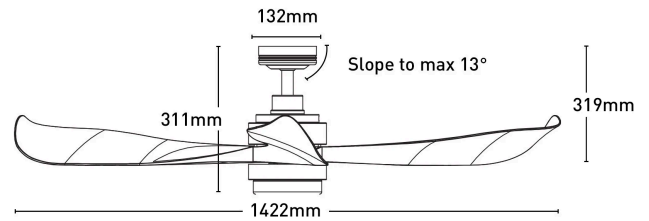

Eagle II 141cm DC Ceiling Fan with Remote

FC360143RB

- 141cm ceiling fans
- Uniquely shaped design for stronger airflow
- Reversible airflow for summer and winter use
- Tropically rated
- Metal body with corrosion and moulded blades
- Suitable for indoor installation
- 6-speed remote controller included
- Available with or without dimmable LED light

Blade sweep	141cm
Colour options	Oil Rubbed Bronze/Black/White
Controller	Remote Control
Max airflow	9,888m ³ /h
Model	FC360143
Recommended spaces	Living Room, Dining Room, Kitchen, Bedroom, Study,
Reverse airflow	False
Speed settings	6
Warranty	3 year in-home warranty / 6 year motor warranty
Wattage	35W
With remote	true

Dimensions

Colours

Model No. : FC360143WH
Assembly : White
Blades : White

Model No. : FC360143BB
Assembly : Black
Blades : Black

Model No. : FC360143RB
Assembly : Oil Rubbed Bronze
Blades : Timber