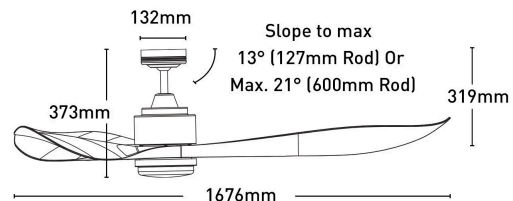

# Eagle XL 168cm DC Ceiling Fan with LED Light and Remote

FC368163BB

- 168cm ceiling fans
- Uniquely shaped design for stronger airflow
- Reversible airflow for summer and winter use
- Tropically rated
- Metal body with corrosion and moulded blades
- Suitable for indoor installation
- 6-speed remote controller included
- 1H/4H/8H fan timer
- Available with or without dimmable LED light
- Easy installation with quick connect wiring

## Dimensions