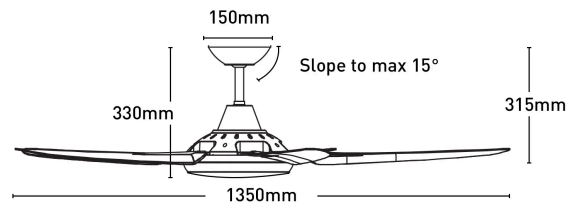

Clare 135cm AC Ceiling Fan

FC660134BK

- 135cm ceiling fan
- Reversible airflow for summer and winter use
- Tropically rated
- Corrosion and moulded ABS body and blades
- Suitable for indoor or enclosed outdoor installation
- 3-speed wall controller included
- Available with or without light
- Easy installation with quick connect wiring

Blade material	ABS
Blade sweep	135cm
Colour options	Black/White
Controller	Wall Control
Material	ABS
Max airflow	11,340m ³ /h
Model	FC660134
Recommended spaces	Living Room, Dining Room, Kitchen, Bedroom, Study, Alfresco, Coastal Areas
Reverse airflow	False
Speed settings	3
Warranty	3 year in-home warranty / 6 year motor warranty
Wattage	88W
Weight	{ "value": 6.1, "unit": "kg" }

Dimensions

Colours

Model No. : FC660134BK
Assembly : Black
Blades : Black

Model No. : FC660134WH
Assembly : White
Blades : White