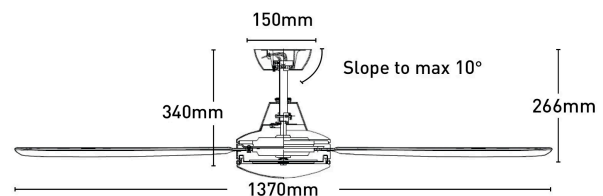

## Nemoi 137cm DC Ceiling Fan with LED Light and Remote

FC708134BK

- 137cm ceiling fans
- Reversible airflow for summer and winter use
- Tropically rated
- Corrosion and moulded ABS body and blades
- Suitable for indoor or enclosed outdoor installation
- 6-speed remote controller (FRM124) included
- Available with or without colour-changing LED light
- 1H/4H/8H fan off timer, no light off timer
- Easy installation with quick connect wiring
- Extension Rods and wiring loom are available(sold separately)

<b>Blade material</b>	ABS
<b>Blade sweep</b>	137cm
<b>Colour options</b>	White/Black
<b>Colour temperature</b>	3000K/4000K/5000K/5700K
<b>Controller</b>	Remote Control
<b>Lumens</b>	1000lm/1000lm/1000lm/1000lm
<b>Material</b>	ABS
<b>Max airflow</b>	10,228m <sup>3</sup> /h
<b>Model</b>	FC708134
<b>Recommended spaces</b>	Living Room, Dining Room, Kitchen, Bedroom, Study, Alfresco, Coastal Areas
<b>Reverse airflow</b>	False
<b>Speed settings</b>	6
<b>Warranty</b>	3 year in-home warranty / 6 year motor warranty
<b>Wattage</b>	35W Motor, 18W LED Light
<b>Weight</b>	{ "value": 5.5, "unit": "kg" }
<b>With remote</b>	true

### Dimensions

### Colours

**Model No.** : FC708134BK  
**Assembly** : Black  
**Blades** : Black

**Model No.** : FC708134WH  
**Assembly** : White  
**Blades** : White