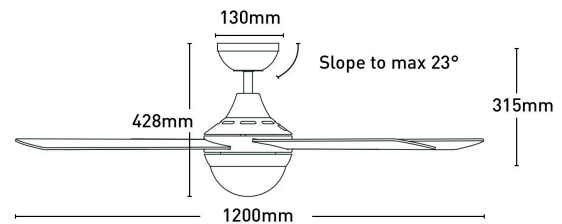

Lonsdale 120cm AC Ceiling Fan with Light and Remote

FC922124RWH

- 120cm ceiling fans
- Reversible airflow for summer and winter use
- Tropically rated
- Metal body with plywood blades
- Suitable for indoor installation
- 3-speed Wall Controller or remote controller included
- Available with or without fitted B22 light
- Model with light available with or without (FRM86)
- 3-speed remote control with light on/off and dimming function

Blade material	Plywood
Blade sweep	120cm
Colour options	White/Brushed Chrome
Controller	Remote Control (FRM86)
Material	Metal
Max airflow	7,400m ³ /h
Model	FC922124R
Recommended spaces	Living Room, Dining Room, Kitchen, Bedroom, Study,
Reverse airflow	False
Speed settings	3
Warranty	2 year in-home warranty / 5 year motor warranty
Wattage	60W motor and B22 2xMax.20W CFL or LED globe
Weight	{ "value": 6.5, "unit": "kg" }
With remote	true

Dimensions

Colours

Model No. : FC922124RWH
Assembly : White
Blades : White

Model No. : FC922124RBC
Assembly : Brushed Chrome
Blades : Silver