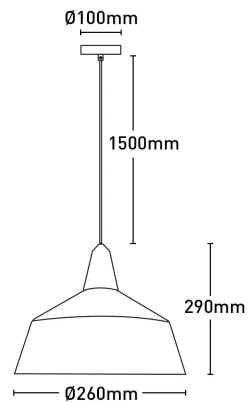

## Noel 1Lt Small Pendant Light

MP4931S-BLK

Key Features:

- Painted matt metalware
- Natural timber top
- Fabric cord and canopy

<b>Globe included</b>	No
<b>Globe type</b>	E27
<b>Material</b>	Metal
<b>Wattage</b>	25W

### Dimensions