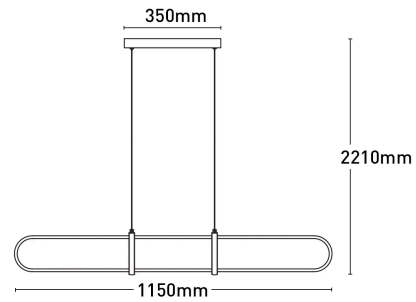

Odin 1Lt LED Pendant

MPLS006BLK

Key Features:

- Changeable colour temperature- select from warm white, daylight & cool white
- Plated black metalware
- Dimming recommended with Mercator dimmer switches
- 2m clear cord

Globe included	No
Globe type	LED
Material	Metal
Wattage	30W

Dimensions

Colours

Model No. : MPLS006BRS
Colour : Antique Brass

Model No. : MPLS006BLK
Colour : Matt Black