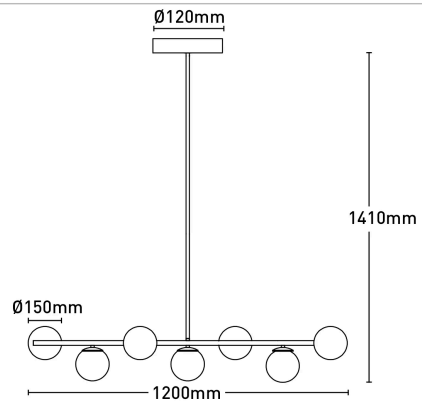

Preston 7Lt Light Pendant

MPLS031

Key Features:

- Opal glass shade
- Shade:15cm
- Brushed brass and metalware
- 1.2m adjustable rod

Globe included	No
Globe type	E27
Material	Metal
Wattage	25W

Dimensions

Colours