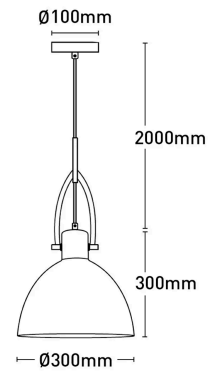

Terrence 1Lt Light Pendant

MPLS502BLK

Key Features:

- Metal shade pendant with stirrup shade top
- Shade:30cm
- 200cm fabric cord
- Matt black with black cord
- Matt white with white cord
- Brushed brass with black cord

Globe included	No
Globe type	E27
Material	Metal
Wattage	40W

Dimensions

Colours

Model No. : MPLS502WHT
Colour : Matt White

Model No. : MPLS502BLK
Colour : Matt Black