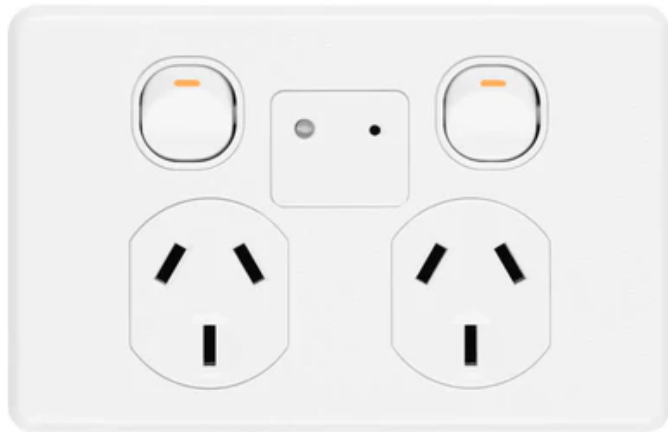

Double Power Point with Wi-Fi Extender

MPP02GWE

Key Features:

- Extends the Wi-Fi coverage of your home or office to eliminate Wi-Fi dead zones
- Requires neutral
- Terminals fit up to 3 x 2.5mm' building cables
- Retrofit to standard mounting brackets and accessories
- Gloss white, UV resistant material does not turn yellow
- Approved to Australian and New Zealand electrical safety standards
- Wi-Fi range can extend up to 30m line-of-sight, indoor use only

Light	LED
Model	MPP02GWE
Wireless frequency	2.4GHz

One Clever App

Easy, Seamless, Integrated
Anywhere, anytime control

- Automate events
- Control device groups
- Schedule timers

works with
Hey Google

works with
alexa

Wi-Fi

3
YEAR
WARRANTY

Dimensions

115mm

74mm