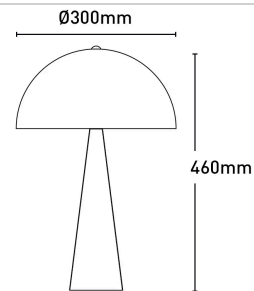

## Cremini Table Lamp

MTBL008BLK

Retro Metal Table Lamp

Dome metal shade on cone base

180cm fabric cord with inline switch

Available in Green, Black, White, and Brass

<b>Globe included</b>	No
<b>Globe type</b>	E27
<b>Material</b>	Metal
<b>Wattage</b>	25W

### Dimensions