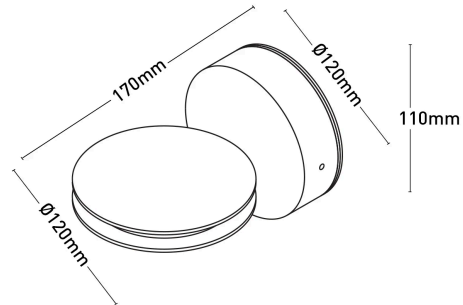

# Calvin 3000K LED Wall Light

MWL005WHT-3

- Matt finish die cast aluminum body with glass diffuser
- 360° adjustable beam angle
- Suitable for wall or ceiling installation
- Ideal for indoor and outdoor application
- Warm white colour temperature

<b>Colour temperature</b>	3000K
<b>Dimmable</b>	No
<b>Globe type</b>	LED
<b>Height</b>	{ "value": 120.0, "unit": "mm" }
<b>Ip rating</b>	IP54
<b>Lumens</b>	160lm
<b>Material</b>	Aluminium
<b>Wattage</b>	7W
<b>Width</b>	{ "value": 170.0, "unit": "mm" }

## Dimensions