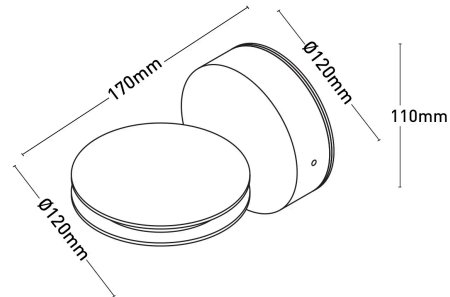

Calvin 4000K LED Wall Light

MWL005WHT-4

- Matt finish die cast aluminum body with glass diffuser
- 360° adjustable beam angle
- Suitable for wall or ceiling installation
- Ideal for indoor and outdoor application
- Day light colour temperature

Colour temperature	4000K
Dimmable	No
Globe type	LED
Height	{ "value": 120.0, "unit": "mm" }
Ip rating	IP54
Lumens	210lm
Material	Aluminium
Wattage	7W
Width	{ "value": 170.0, "unit": "mm" }

Dimensions

Colours