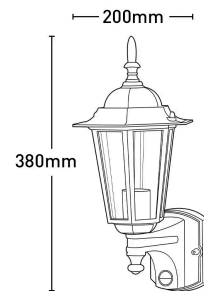

Tilbury Outdoor Coach Light with Sensor

MX4011-WHT-SEN

- Cast aluminium
- Clear glass
- Motion sensor

Dimmable	No
Globe included	No
Globe type	E27
Ip rating	IP44
Material	Aluminium,Glass
Wattage	60W

Dimensions