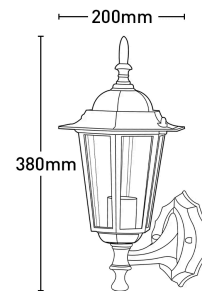

# Tilbury Outdoor Coach Light

MX4011BLK

- Cast aluminium
- Clear glass

<b>Dimmable</b>	No
<b>Globe included</b>	No
<b>Globe type</b>	E27
<b>Height</b>	{ "value": 380.0, "unit": "mm" }
<b>Ip rating</b>	IP43
<b>Material</b>	Aluminium, Glass
<b>Wattage</b>	60W
<b>Width</b>	{ "value": 200.0, "unit": "mm" }

## Dimensions