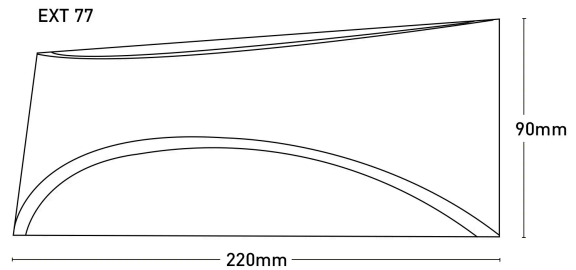

Wells 8W LED Up/Down Wall Light

MX9506WHT-CCT

- Die-cast aluminium
- Opal PC diffuser
- CCT selectable
- Surface mounted Up & Down Wall Light
- Warm white to Day light

Colour temperature	3000K/4000K/5700K
Dimmable	No
Globe type	Integrated LED
Ip rating	IP65
Lumens	250lm
Material	Die cast Aluminum
Wattage	8W

Dimensions

Colours

Model No. : MX9506BLK-CCT
Colour : Black

Model No. : MX9506WHT-CCT
Colour : White