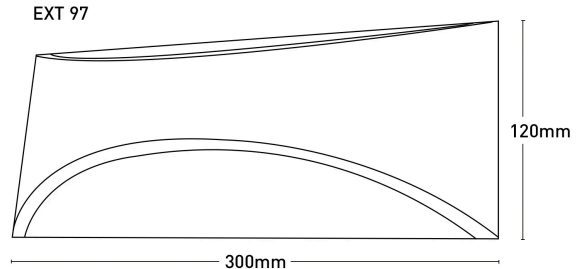

Wells 12W LED Up/Down Wall Light

MX9512BLK-CCT

- Die-cast aluminium
- Opal PC diffuser
- CCT selectable
- Surface mounted Up & Down Wall Light
- Warm white to Day Light

Colour temperature	3000K/4000K/5700K
Dimmable	No
Globe included	Yes
Globe type	Integrated LED
Ip rating	IP65
Lumens	400lm
Material	Die cast Aluminium
Wattage	12W

Dimensions

Colours

Model No. : MX9512BLK-CCT
Colour : Black

Model No. : MX9512WHT-CCT
Colour : White