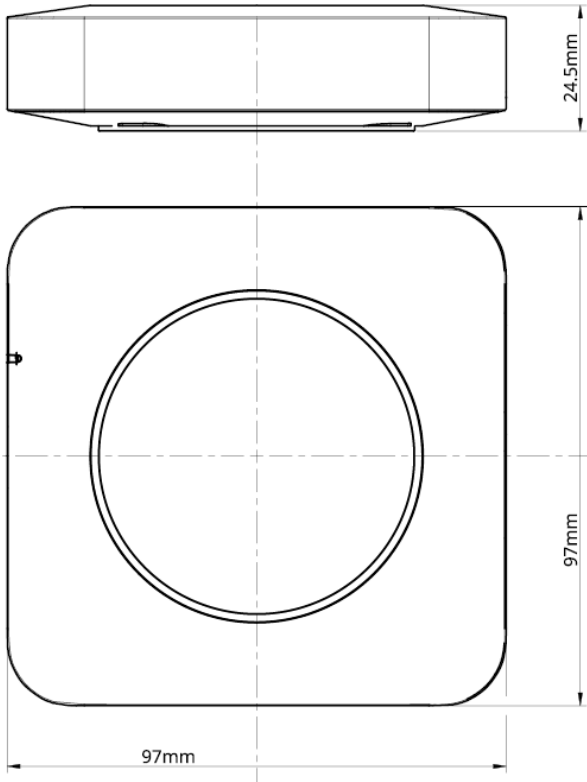

Matter Pro Hub

SGW103

Line Drawings

Main Unit