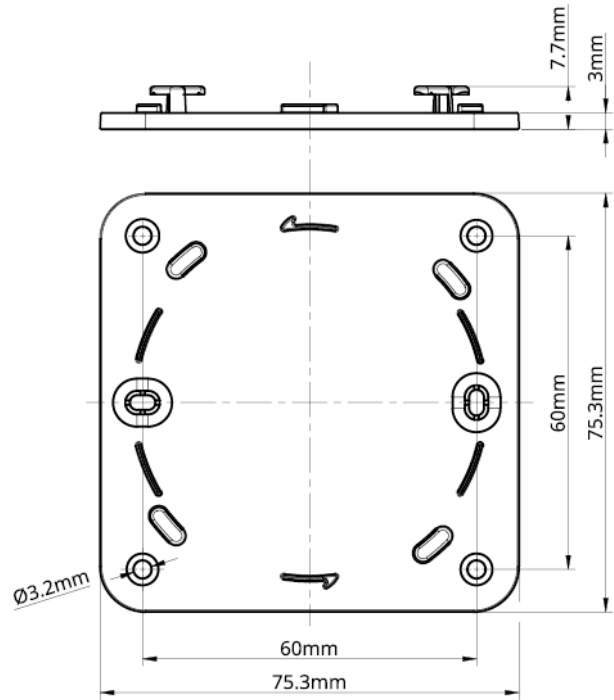

Base Plate

This product is valid for 3 years warranty from the date of purchase. Please retain proof of purchase and contact our customer service team to make a claim. Please visit <https://www.mercator.com.au/product-support/warranty> for more information. For Mercator Ikuü contractor or end consumer support please visit www.mercator.com.au or contact our customer service team on 1300 552 255 or via email at customer@mercator.com.au

*Download the app using the QR code or visit the iOS or Google Play store.