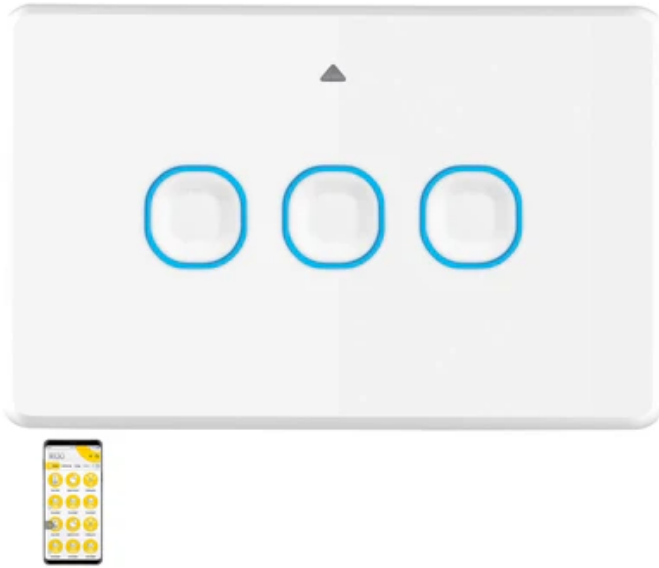

Ikuü Smart Wi-Fi Triple Switch

SSW03G-WIFI

Key Features:

- Wi-Fi (No hub required)
- Touch capacitive switches
- Blue backlight to indicate switch status
- Retrofit to standard mounting brackets
- White, UV-resistant material, combination head screws
- On/off control via the app (both individual & master)
- Customizable timers & schedules via the app

Compliance standards	AS/NZS 4268, AS/NZS 60669.1, AS/NZS 60669.2.1, CISPR 15, CISPR 32
Connectivity	Wi-Fi
Contact material [single line text field]	Brass
Ip rating	IP20
Material	Polycarbonate
Model	SSW03G-WIFI
Operating load	Motor Rating: M50, Incandescent (Halogen)
Protocol	IEEE 802.11 b/g/n
Requirements	Existing 2.4GHz Wi-Fi network
Terminal size [single line text field]	6mm ² (can fit up to 3 x 2.5mm ² wires per terminal)
Warranty	3 years
Wireless frequency	2.4GHz

One Clever App
Easy, Seamless, Integrated
Anywhere, anytime control
Automate events
Control device groups
Schedule timers

IP20
RATING

3
YEAR
WARRANTY

Dimensions